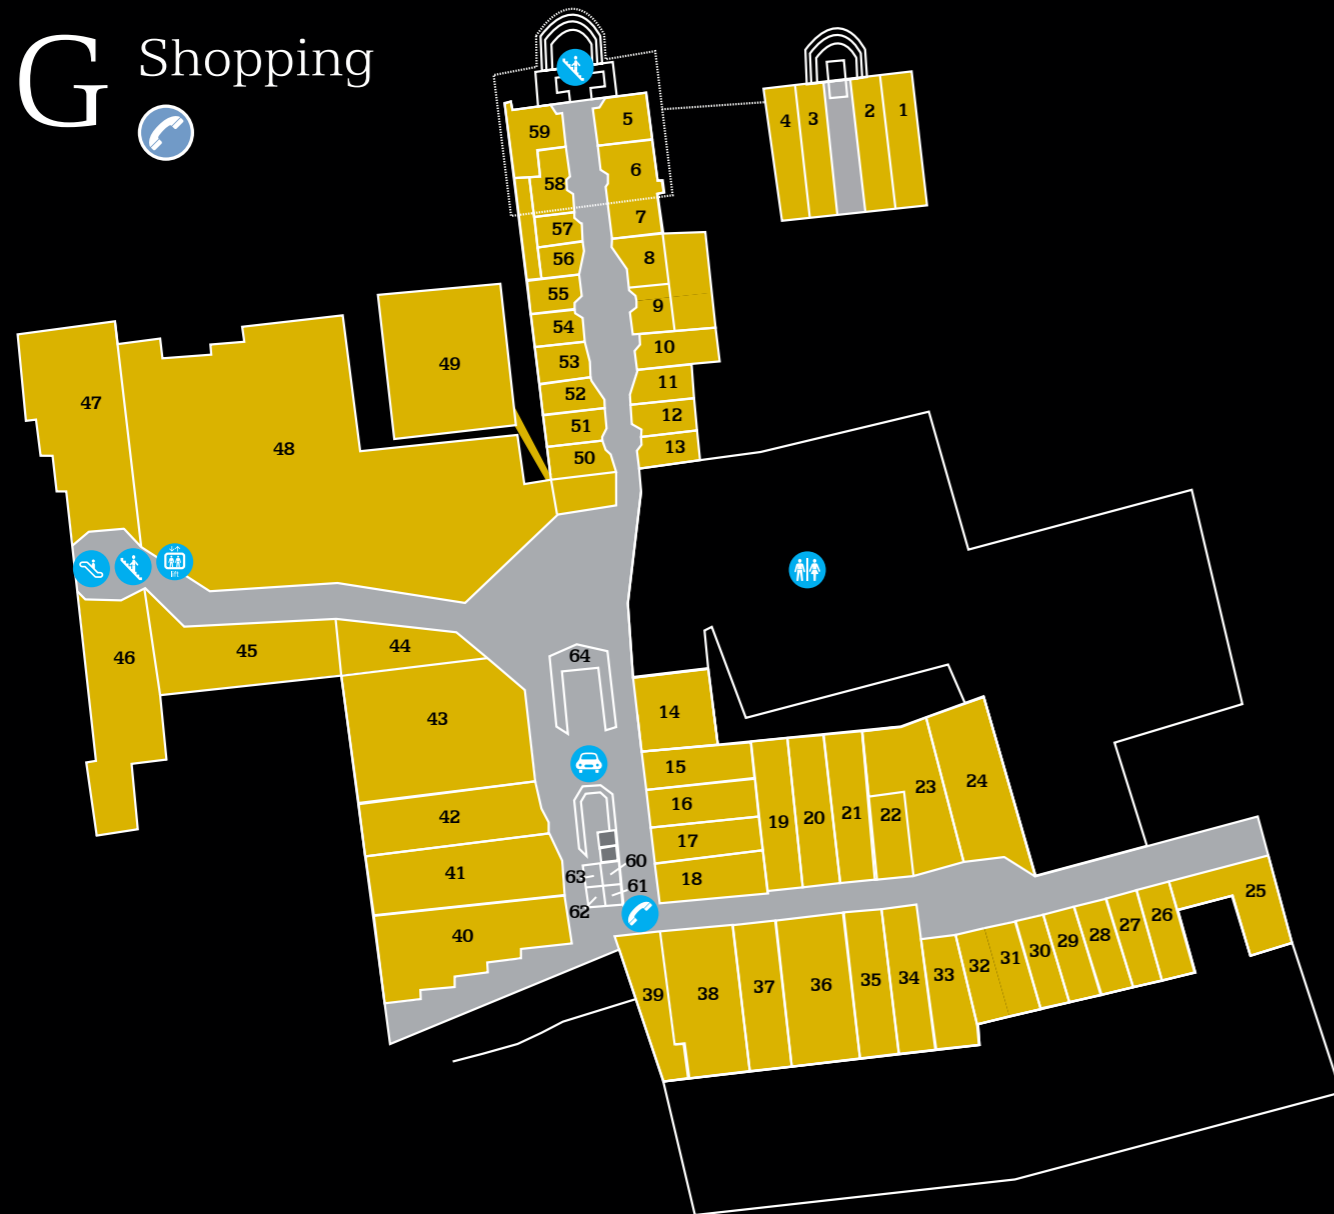

Grosvenor Shopping Centre

SHOPPING IN THE HEART OF CHESTER

1 Car park
P

G Shopping

Pepper Street Shopping

Store Guide

BOOKS/CARDS/GIFTS AND ENTERTAINMENT

Build-a-Bear	19
Clintons	38
HMV	36
The Works	35

CHILDREN'S CLOTHES

H&M	43
-----	----

COMMUNICATIONS

3 Store	29
Go Mobile	60
T-Mobile	27
Vodafone	26

CURRENCY EXCHANGE

Eurochange	13
------------	----

EAR TEST AND HEARING AIDS

Hidden Hearing	P1
----------------	----

OPTICIANS

Eye Emporium	55
--------------	----

SPORTS SHOPS

Footlocker	34
Sports Direct	49