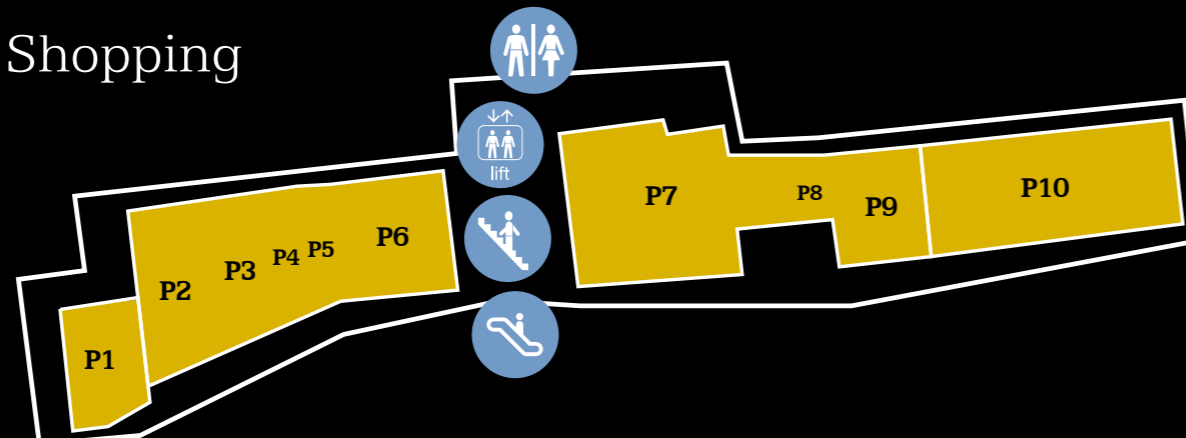

Grosvenor Shopping Centre

SHOPPING IN THE HEART OF CHESTER

1 Car park
P

G Shopping

Pepper Street Shopping

Store Guide

BOOKS/CARDS/GIFTS

Build-a-Bear	19
Clintons	38
The Works	35
That's Entertainment	42