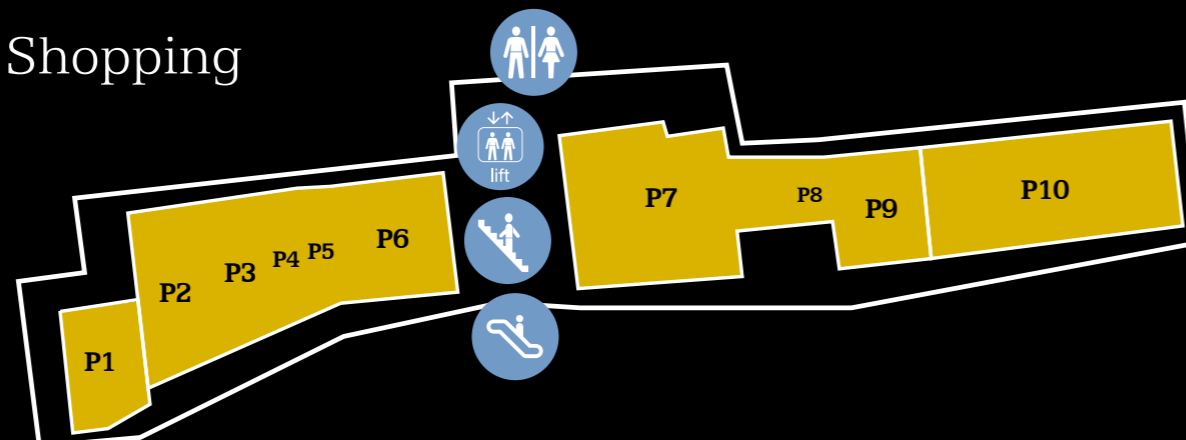

Grosvenor Shopping Centre

SHOPPING IN THE HEART OF CHESTER

1 Car park
P

G Shopping

Pepper Street Shopping

Store Guide

BOOKS/CARDS/GIFTS AND ENTERTAINMENT

Build-a-Bear	19
Clintons	38
HMV	36
The Works	35