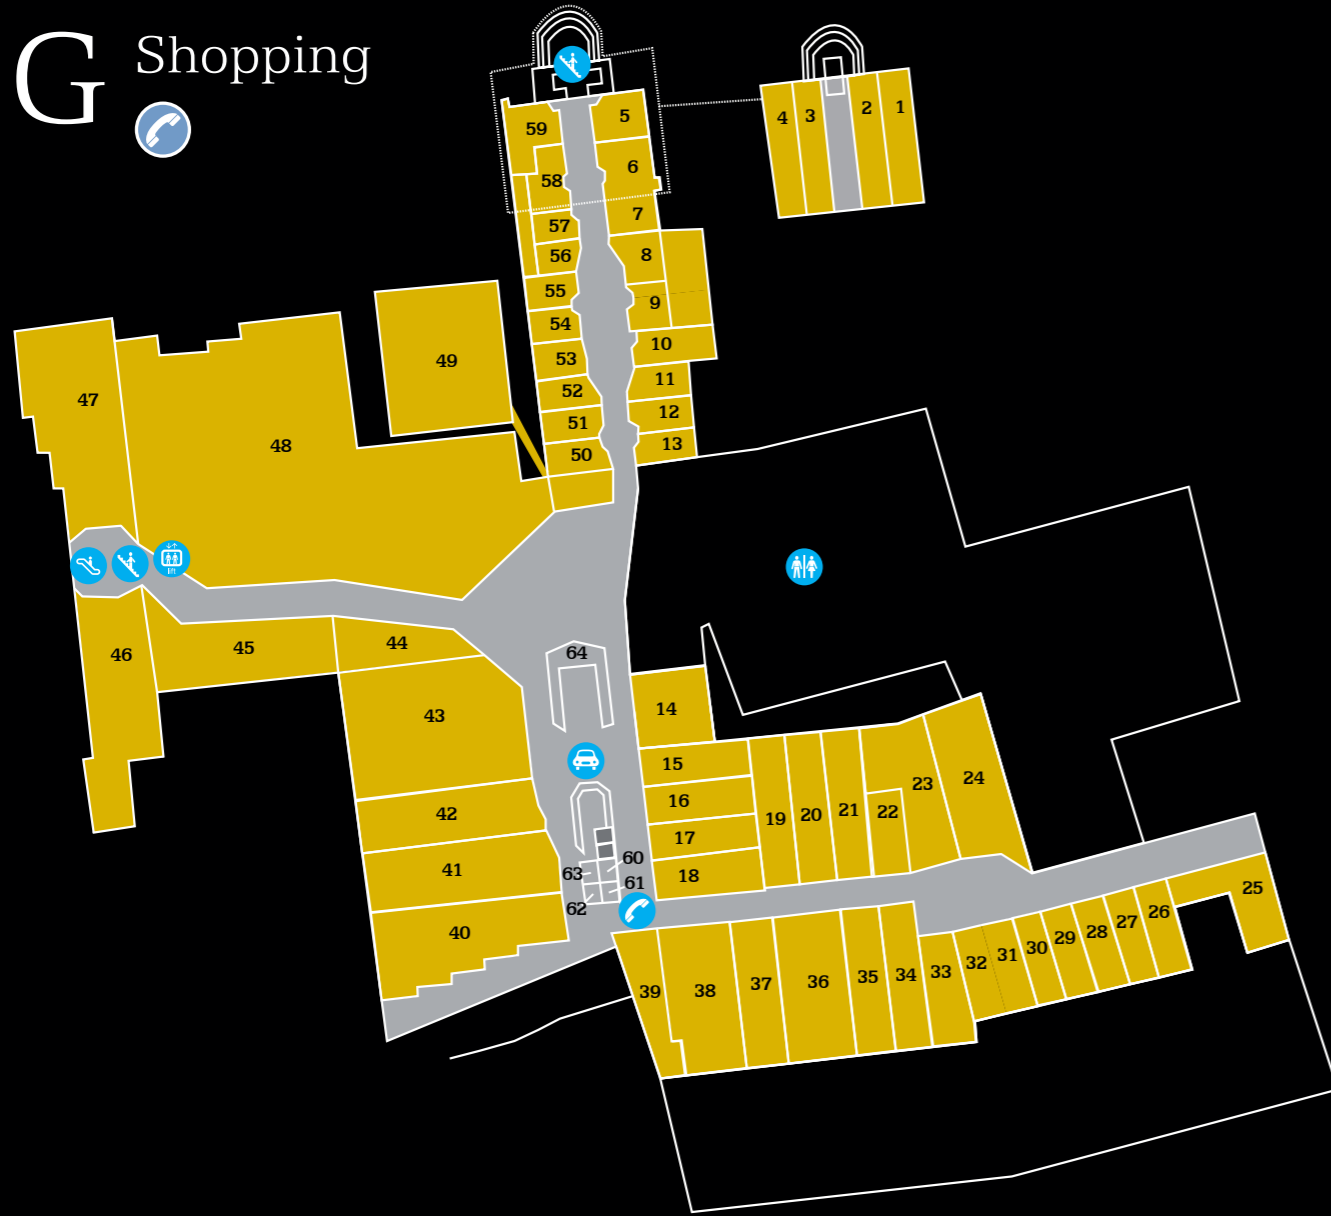

Grosvenor Shopping Centre

SHOPPING IN THE HEART OF CHESTER

1 Car park
P

G Shopping

Pepper Street Shopping

Store Guide

BOOKS/CARDS/GIFTS

Build-a-Bear	19
Clintons	38
The Works	35
That's Entertainment	42

CHILDREN'S CLOTHES

H&M	43
-----	----

COMMUNICATIONS

3 Store	29
Go Mobile	60
T-Mobile	27
Vodafone	26

CURRENCY EXCHANGE

Eurochange	13
------------	----

EAR TEST AND HEARING AIDS

Hidden Hearing	P1
----------------	----

OPTICIANS

Eye Emporium	55
--------------	----

SPORTS SHOPS

Footlocker	34
Sports Direct	49