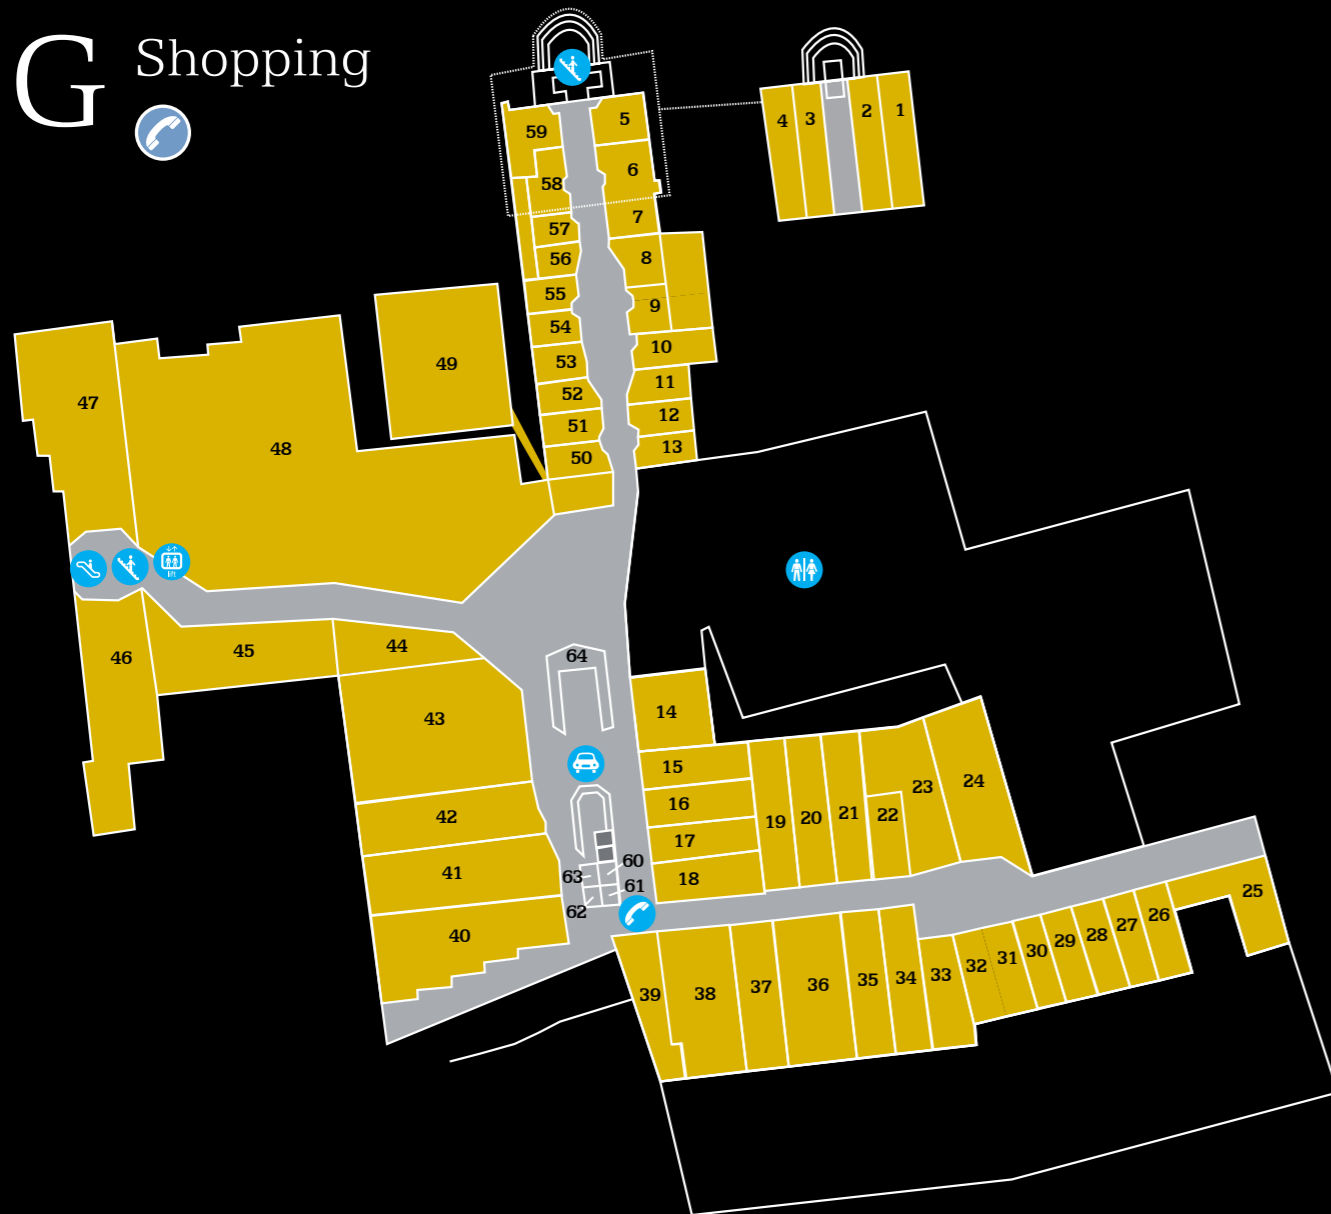

# Grosvenor Shopping Centre

SHOPPING IN THE HEART OF CHESTER

1 Car park  
P

G Shopping

Pepper Street Shopping

## Store Guide