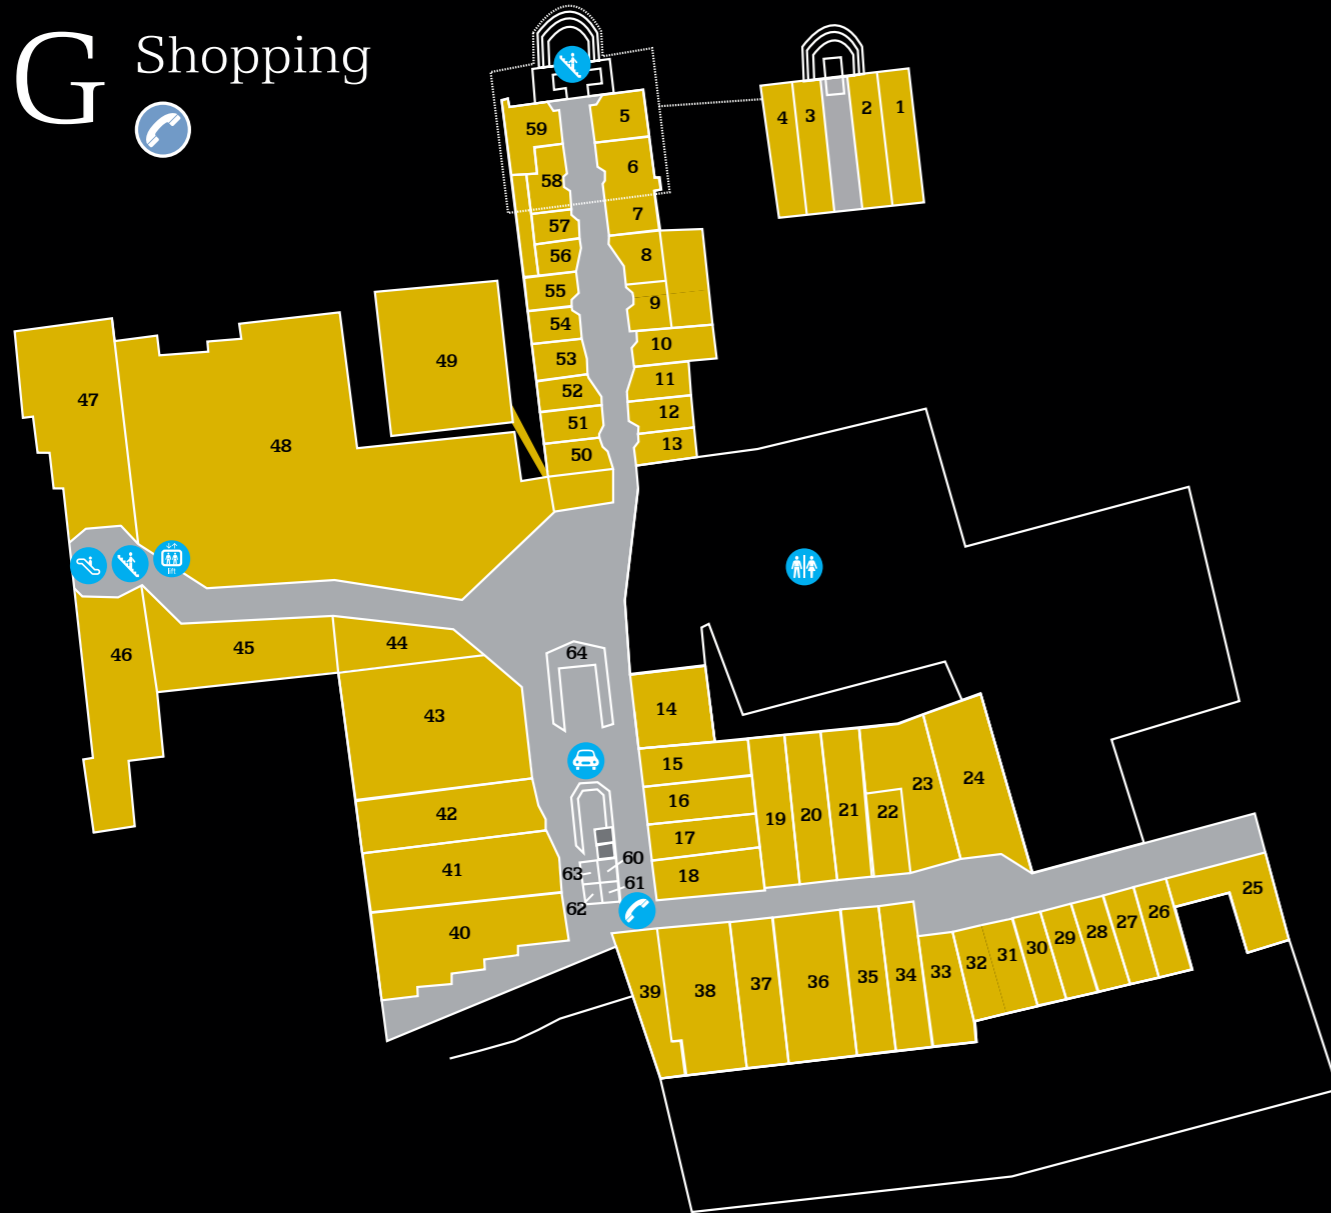

# Grosvenor Shopping Centre

SHOPPING IN THE HEART OF CHESTER

1 Car park  
P

G Shopping

Pepper Street Shopping

## Store Guide